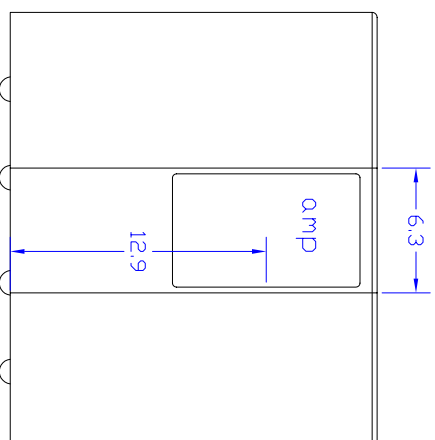

FRONT AND TOP VIEWS

SIDE VIEW

REAR AND BOTTOM VIEWS

10 CSB subwoofer dimensions, inch

10-31-06 PC/ATI