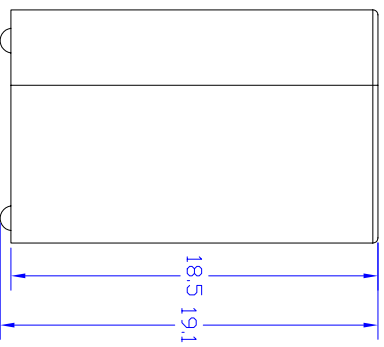

FRONT AND TOP VIEWS

SIDE VIEW

REAR AND BOTTOM VIEWS

10 CSB subwoofer dimensions, inch

10-31-06 PC/ATI