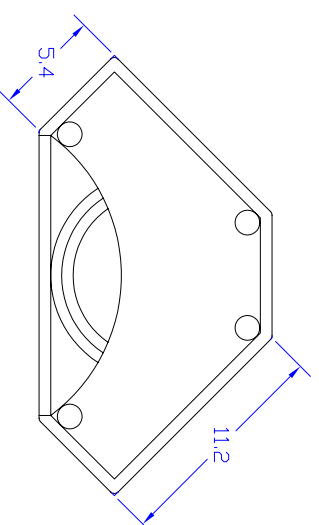

FRONT AND TOP VIEWS

SIDE VIEW

REAR AND BOTTOM VIEWS

10 CSB subwoofer dimensions, inch

10-31-06 PC/ATI